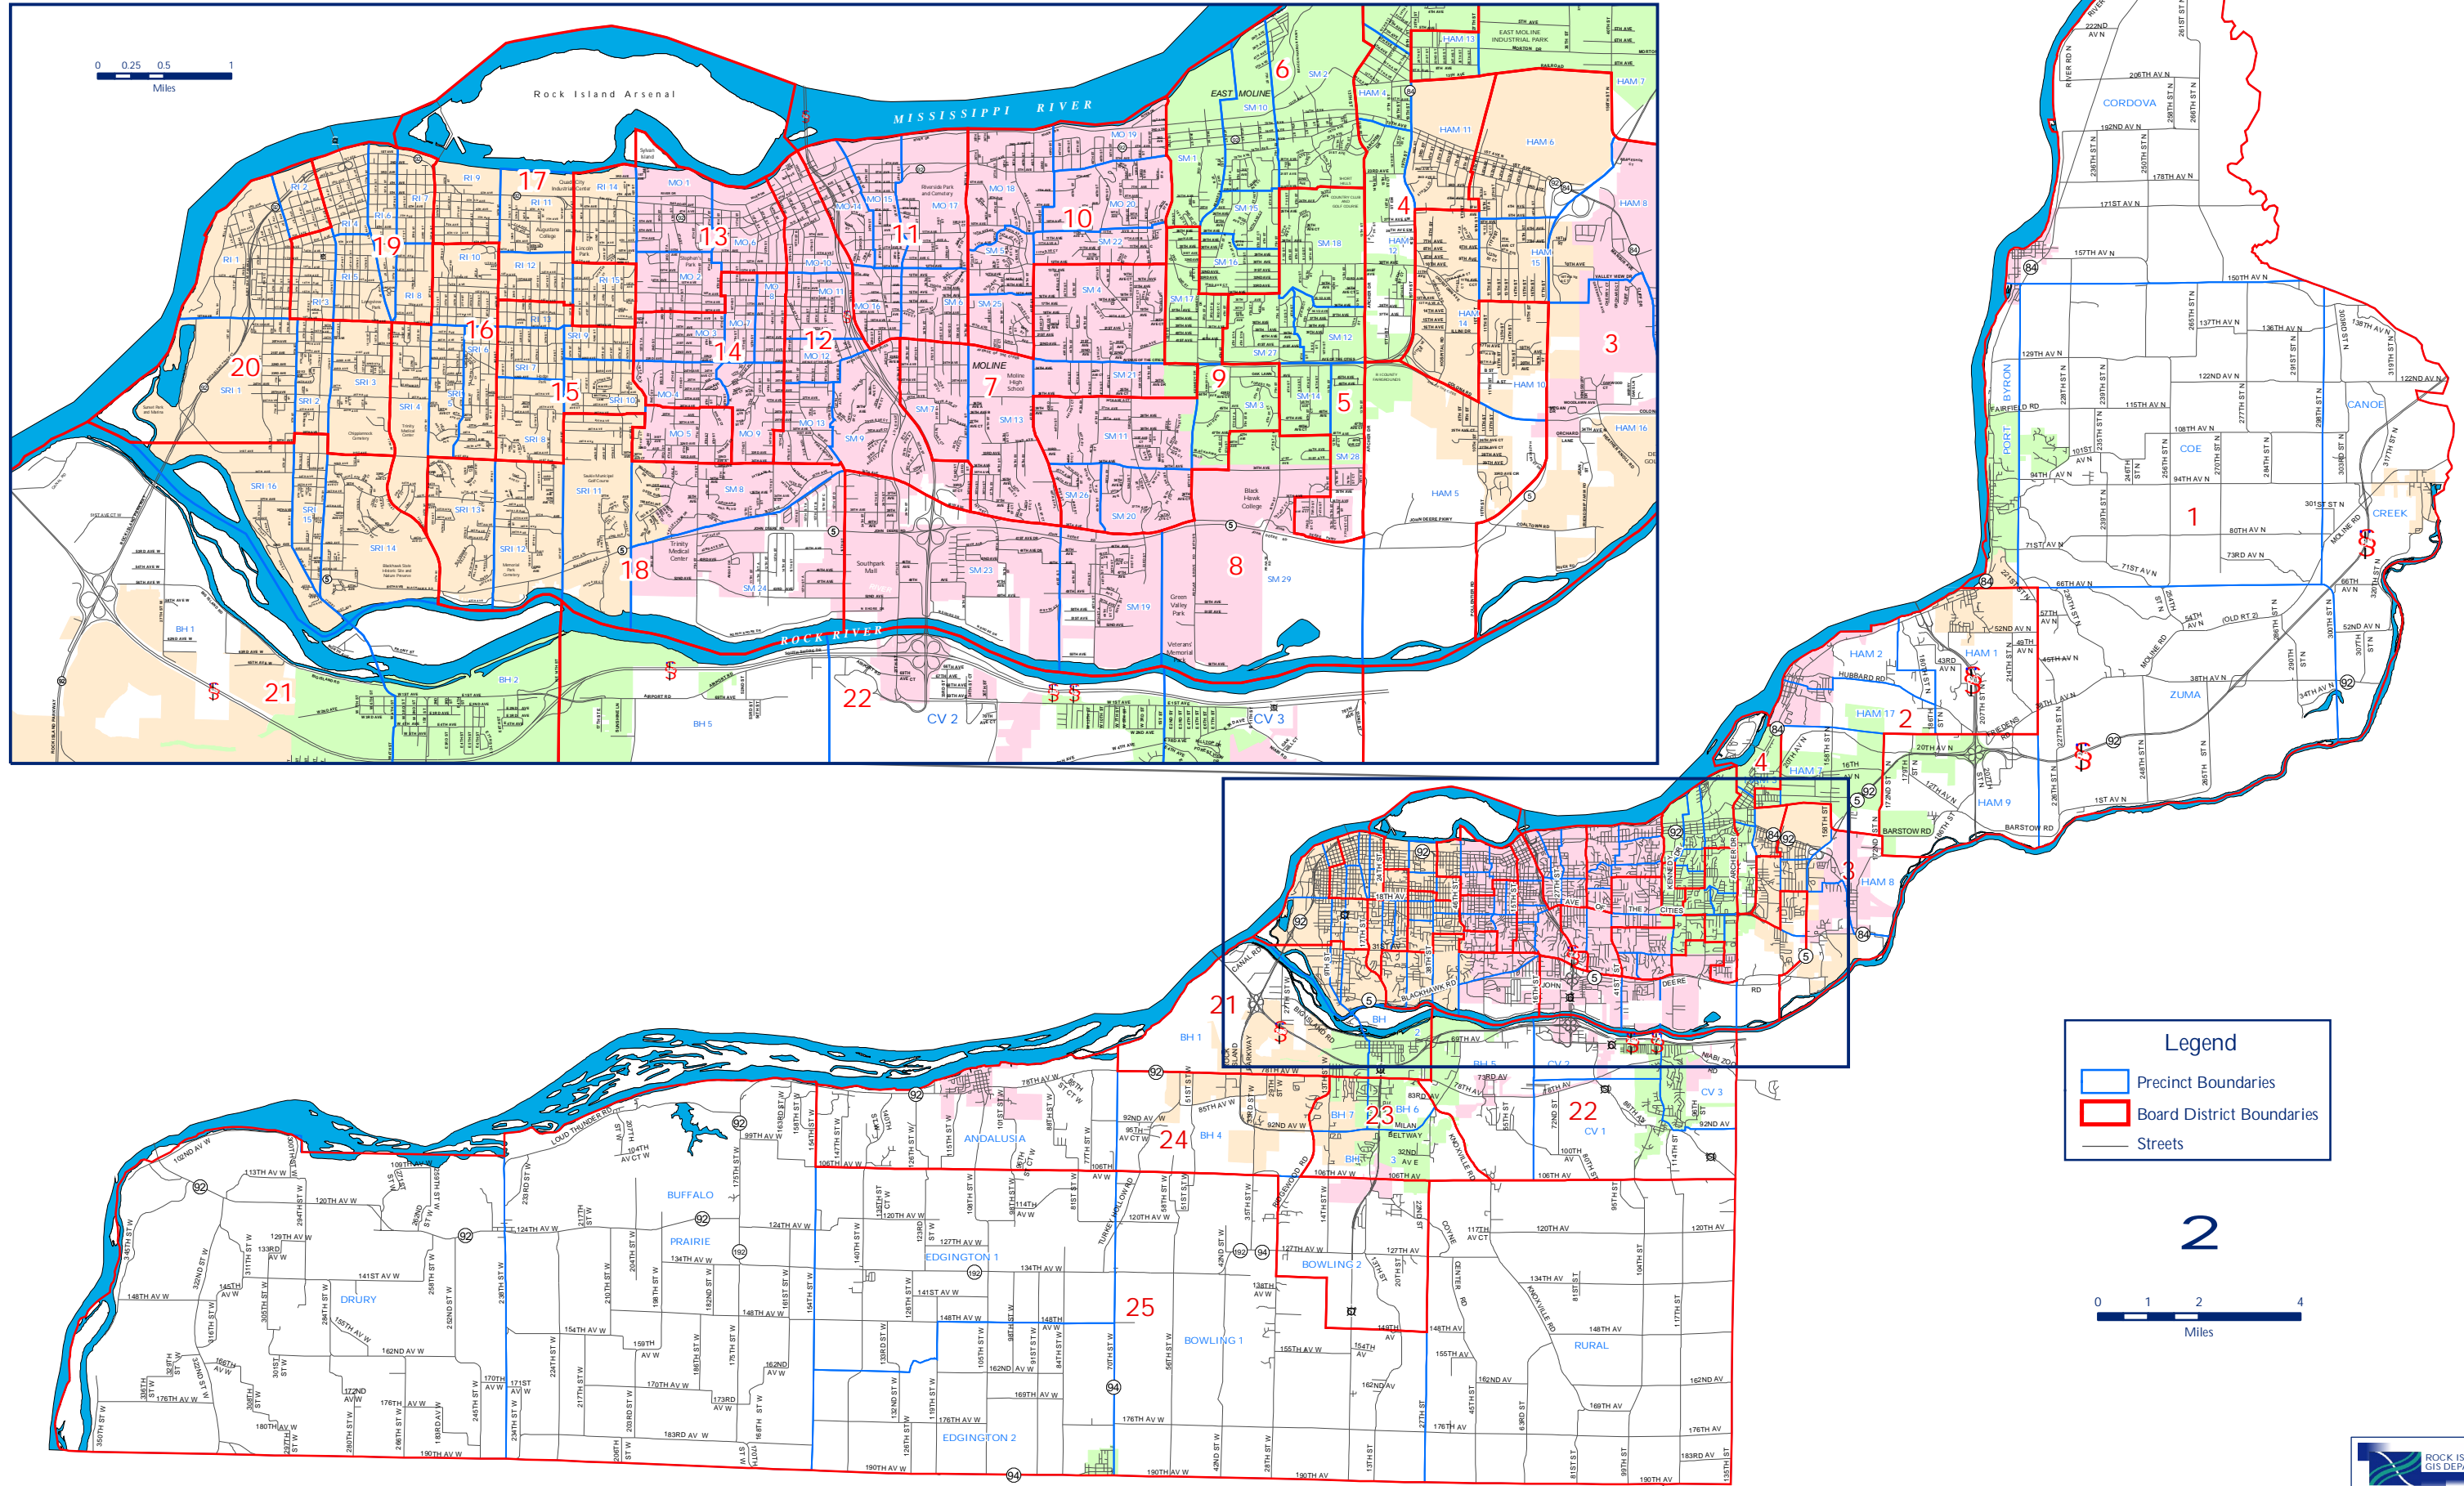

Board Districts and Voter Precincts Rock Island County, Illinois

Legend

- Precinct Boundaries
- Board District Boundaries
- Streets